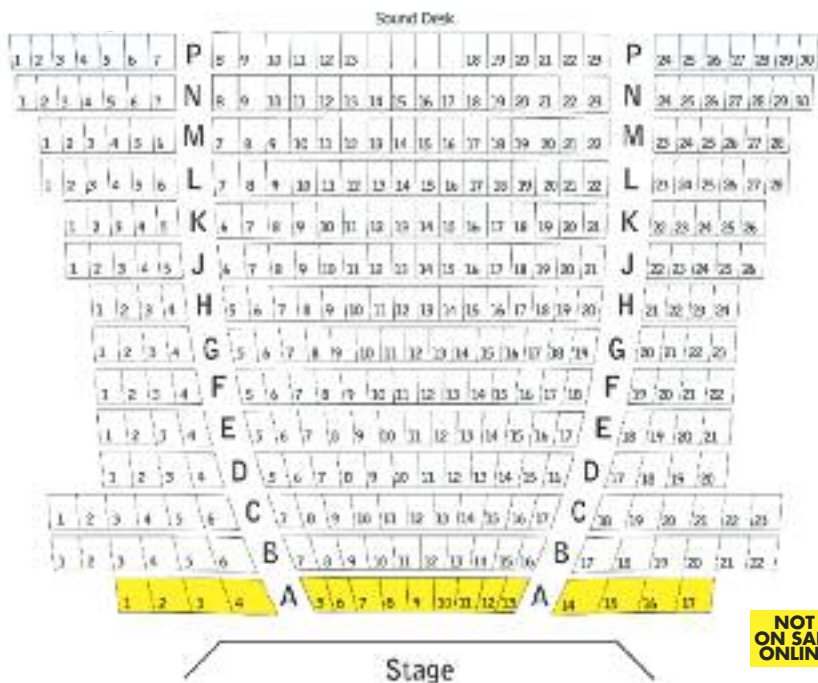

SEATING PLAN

NOT ON SALE ONLINE