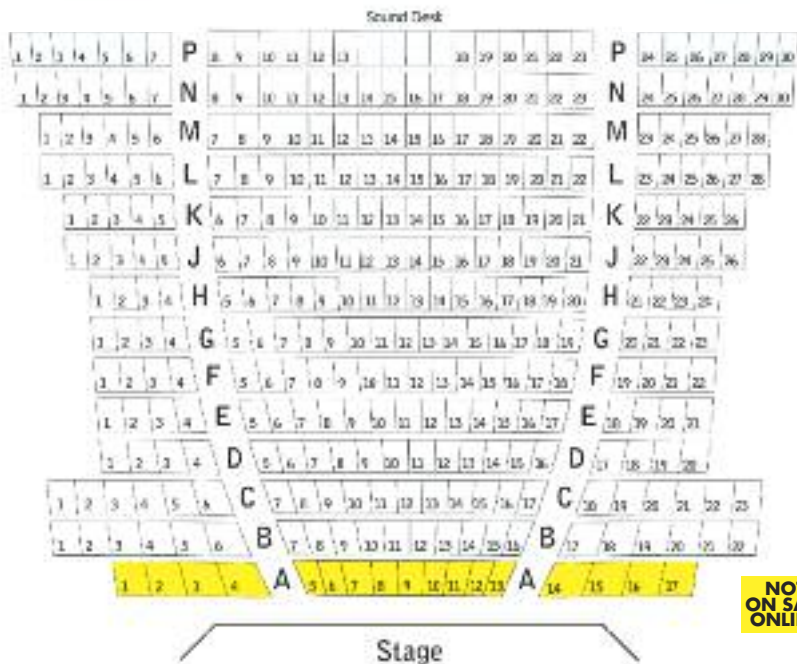

SEATING PLAN